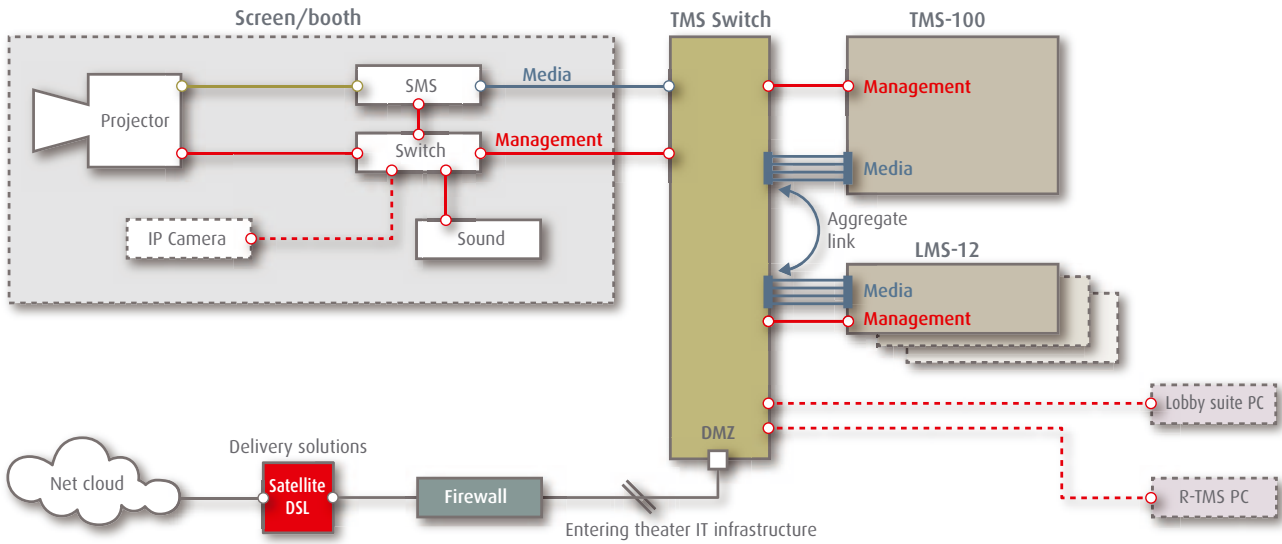

System architecture

Technical specifications

	TMS-100		LMS-12
Content ingest interfaces	2x CRU disk slots 2x E-SATA disk interfaces 2x USB 2.0 (up to 4x) 1x DVD-ROM	Content storage	Effective storage 12.7 TB 16x 1TB hard-drives, hot swap-able RAID-6
Network interfaces	1x quad-port 1Gb Base-T (data connection) 1x 1Gb Base-T (management connection)	Additional content interfaces	1x external mini-SAS, supports up to 4x extra hard drives
		Network interfaces	1x quad-port 1Gb Base-T (media connection) 1x 1Gb Base-T (management connection)
Control I/O	1x VGA (WXGA+) 2x PS/2 or 2x USB (mouse & keyboard)		1x VGA 2x PS/2 or 2x USB (mouse & keyboard) 6x USB
Dimensions	4U 19" server (427 x 178 x 625mm) (HxWxD)		3U 19" server (427 x 132 x 648mm) (HxWxD)
Weight	35 kg		40 kg
Power requirements	AC input 90-264 VAC full-range (IEC-1000-3-2 Class D)		AC input 95-265 VAC full-range

System requirements	
UPS	4 power slots min USB connection management 640 Watts / 1000 VA min 230 V output
Switch	Trunking on 802.3ad protocol (LACP) VLAN management Manageable via http and COM interfaces Port tagging
Rack	19" rack with min 16U space 600 x 800 x 900mm/16U/29ME (WxDxH)

Barco

Pres. Kennedypark 35, 8500 Kortrijk, Belgium
T +32 56 36 80 47 - F +32 56 36 83 86
email: sales.digitalcinema@barco.com

11101 Trade Center Drive,
Rancho Cordova, CA 95670, USA
T +1 916 859 2500 - F +1 916 859 2515

P.R. China
No. 16 Changsheng road,
Changping district, Beijing, 102200
T +86 10 8010 1166 - F +86 10 8010 5835

M00446-R00-0711-PB July 2011

The information and data given are typical for the equipment described.
However any individual item is subject to change without any notice.
The latest version of this brochure can be found on www.barco.com.