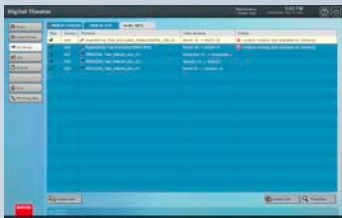

Broad functionality, vast connectivity

Central remote control & screen management

The Barco TMS enables you to quickly manage and check all your digital screens without having to go inside each projection booth. As a user, you have full remote control to start a show, activate a schedule, ingest content, or build new shows. If required, you can also take full remote control of each server using its native graphical interface.

Advanced key management

Barco's TMS makes key ingest and management simple by offering automated key management. The system supports automatic ingest with feedback, advanced key and time-window management, and multiple organized key views for all common operations.

User-friendly control of all screens from a central location

Easy ingestion and storage of content on a central library

Easy-reference management of digital keys

Practical scheduling and planning of shows and playlists

Optional add-ins:

- 'Remote TMS' (R-TMS) enables remote control of the TMS from any laptop in the theater.
- 'Lobby Eyes' integrates images from IP-cameras to centrally monitor the theater facilities.
- 'Lobby Theater' offers a remote overview of the TMS playback status, supporting your operational requirements for service continuity.